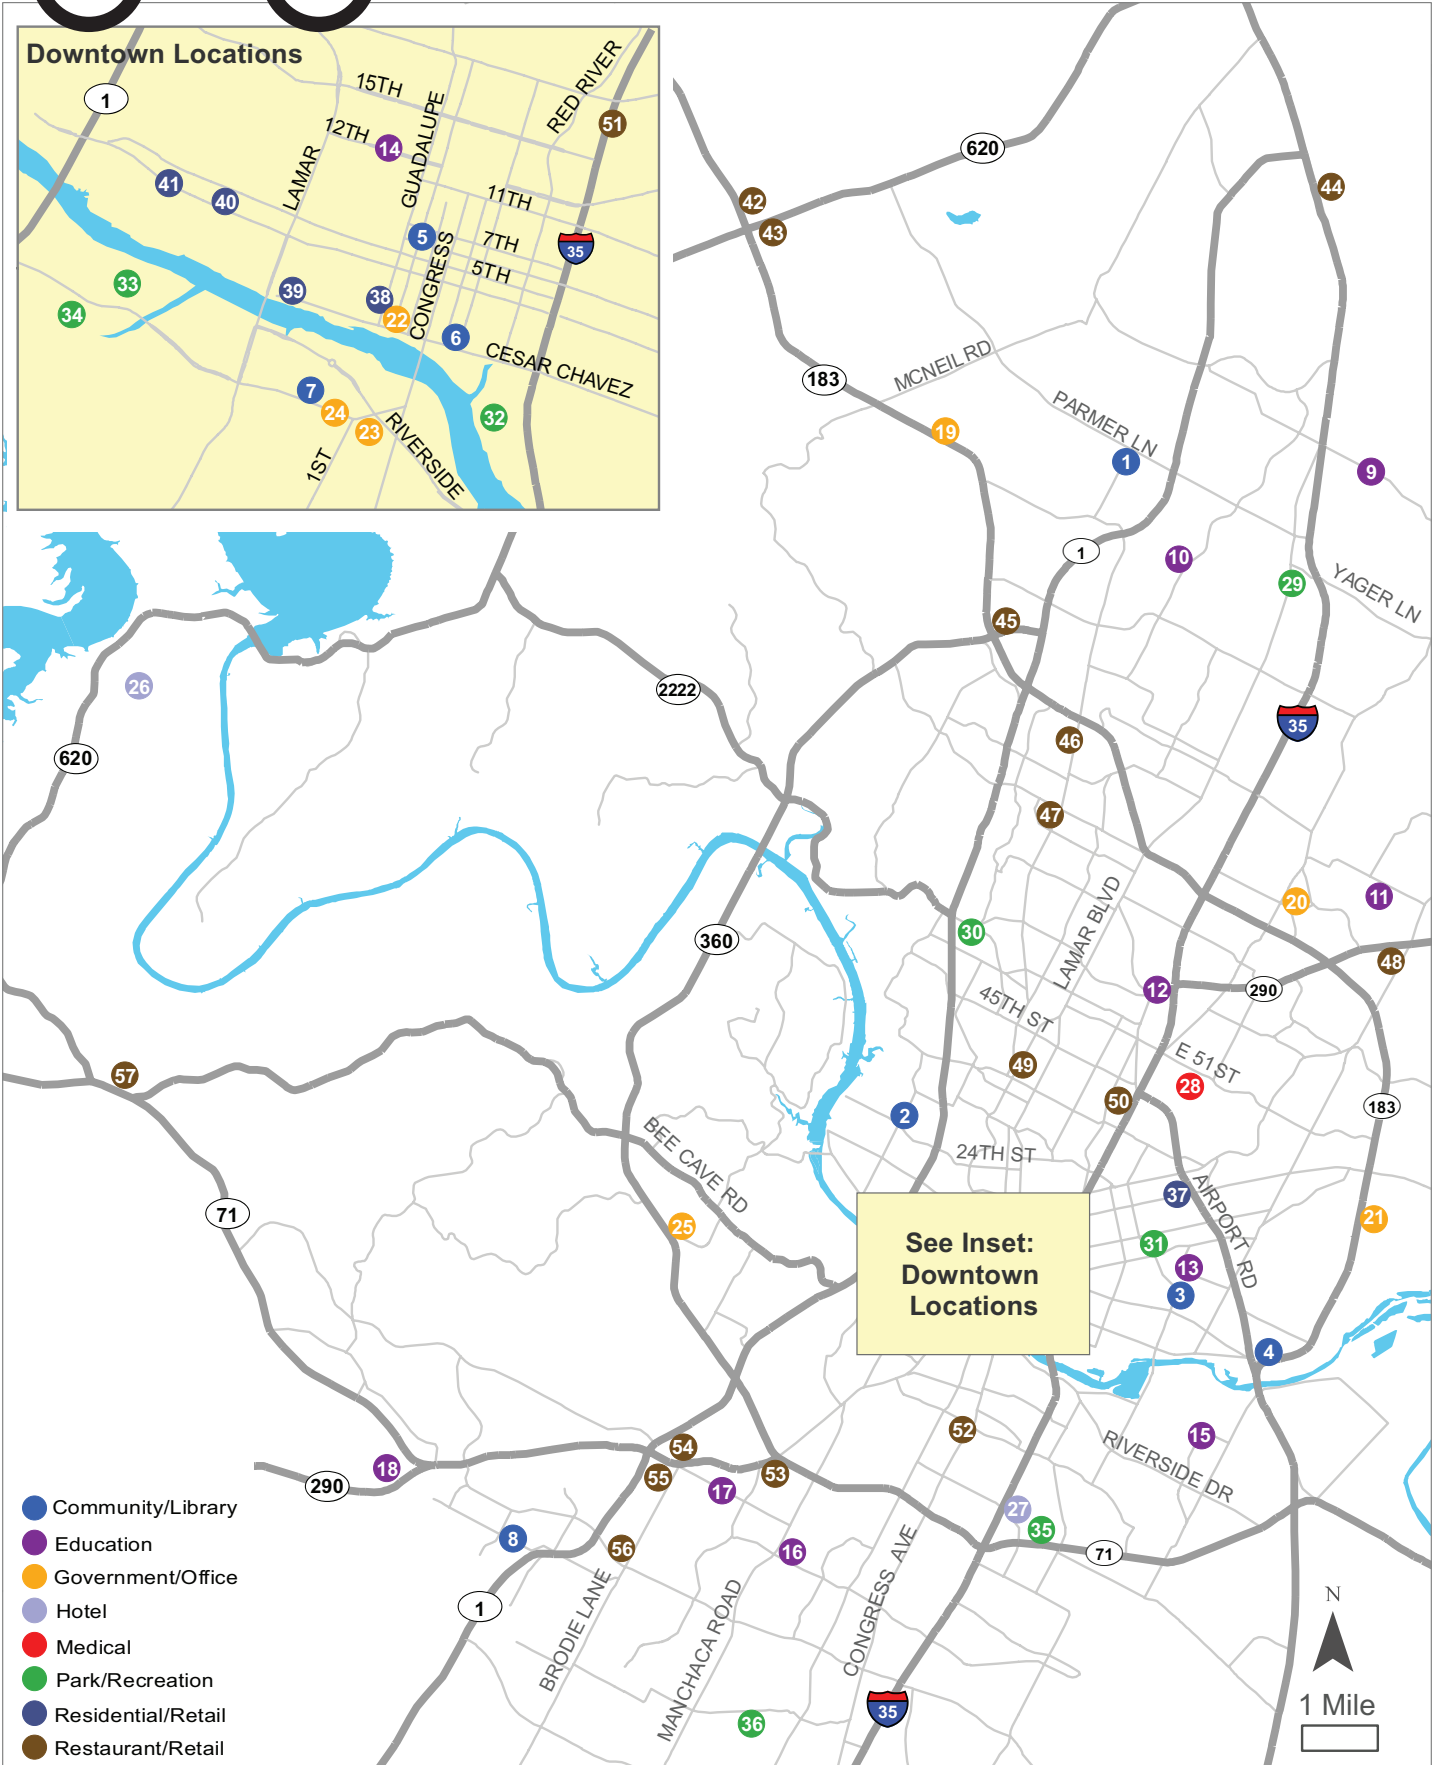

Plug-In E**Verywhere**™

Charging Station LOCATIONS